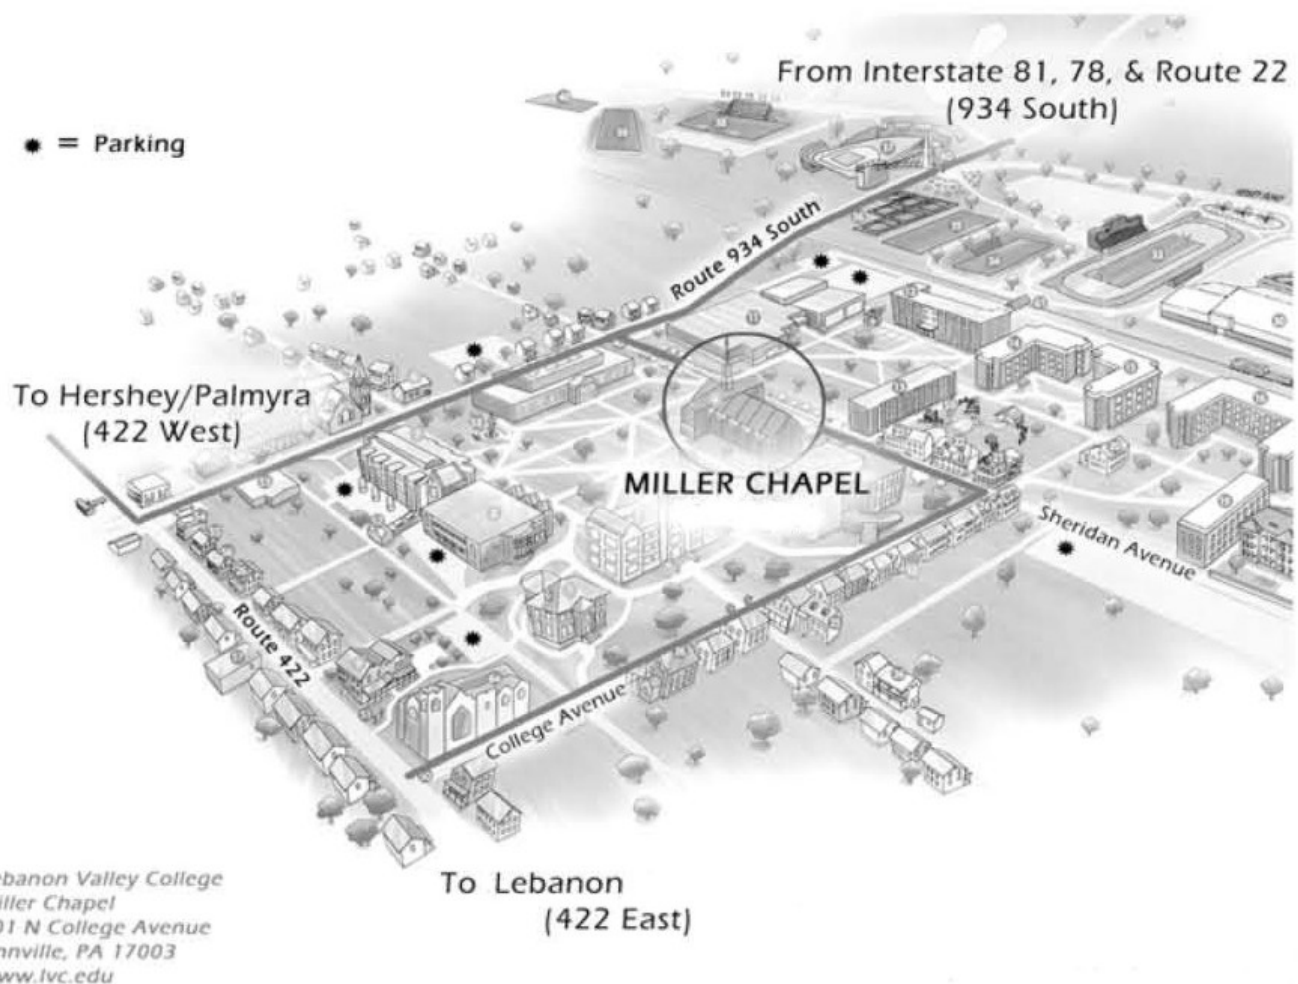

# Map to Miller Chapel

## Directions to Miller Chapel

### From Interstates 81 & 78

- On I-81, take Exit 85 Annville - Route 934 South
- Continue approximately 7 miles
- Pass by the Lebanon Valley College bridge and sports complex
- At college entrance on left, turn left onto Sheridan Avenue
- Miller Chapel is the first building on the right
- Parking is not available on Sheridan Avenue in front of chapel
- See campus map for visitor parking marked by a star ( ● )

### From Interstate 83

- On 83 North, follow signs for Hershey - Route 422
- Travel through Hershey & Palmyra to Annville
- At the light in Annville (Route 934), turn left
- At college entrance on right, turn right onto Sheridan Avenue
- Miller Chapel is the first building on the right
- Parking is not available on Sheridan Avenue in front of chapel
- See campus map for visitor parking marked by a star ( ● )